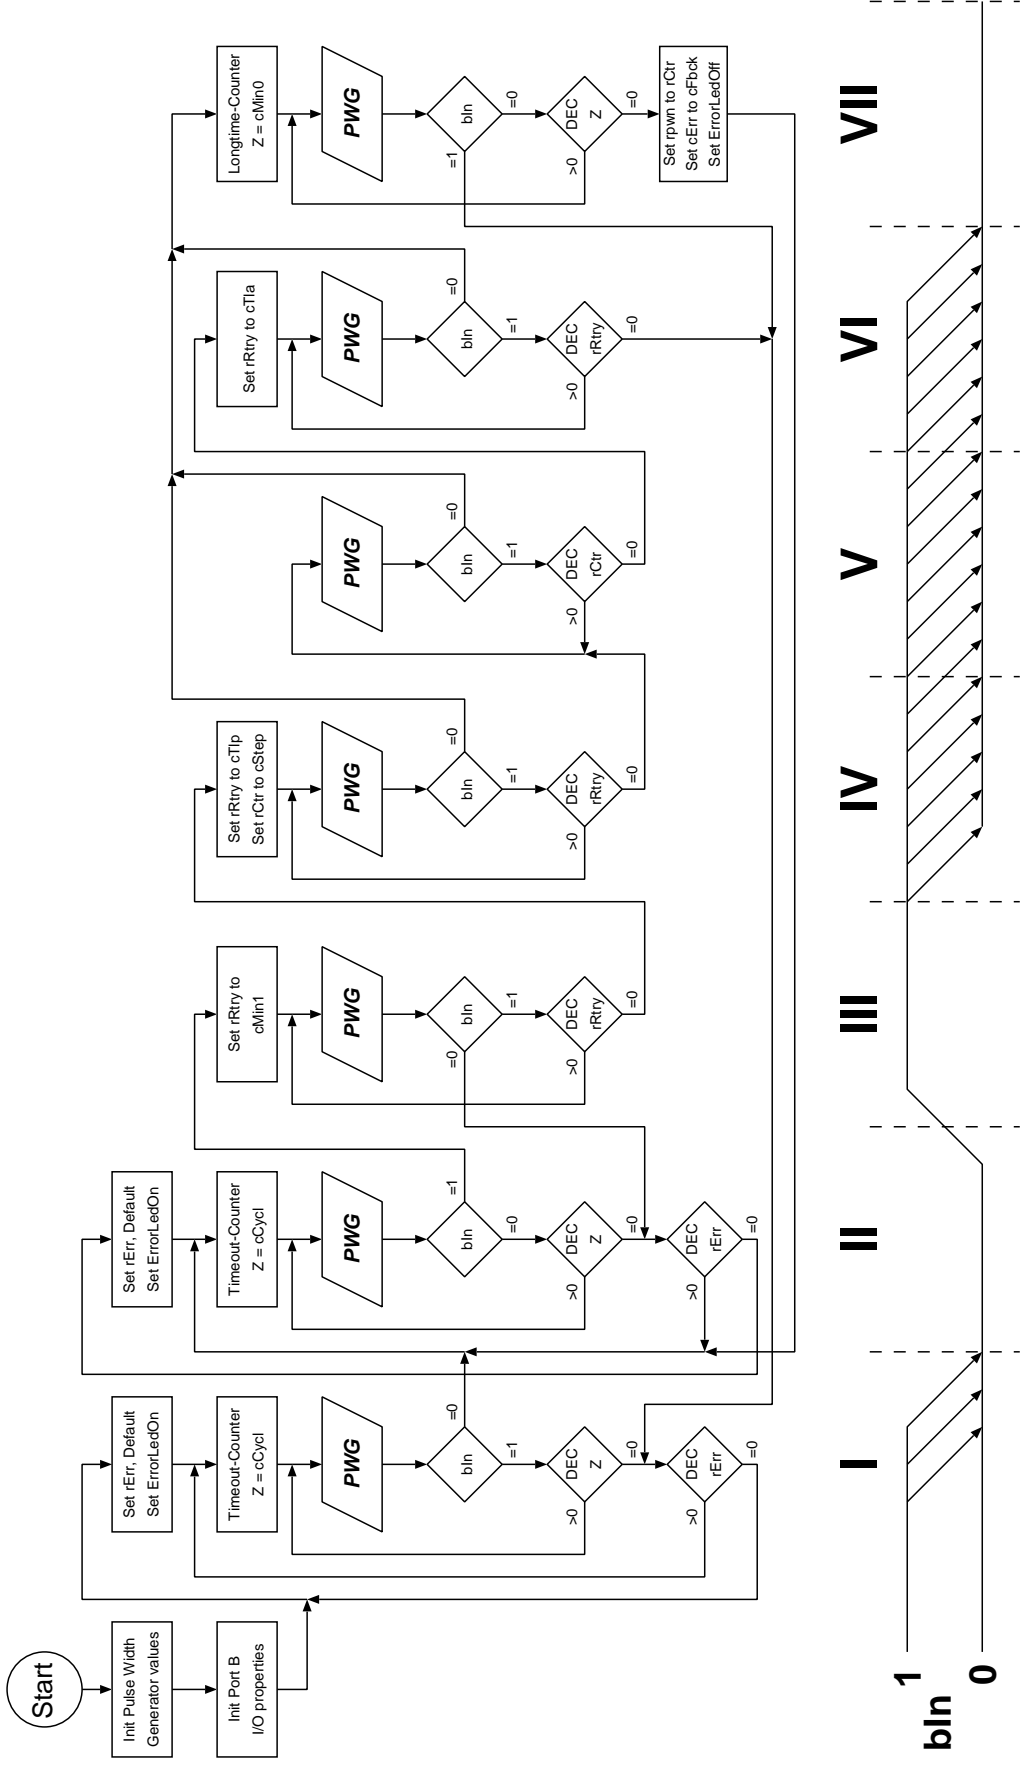

Program Flowchart PCM-to-Pulse-Width-Generator (C)2000 DG4FAC

1
bIn
0

I II III IV V VI VII VIII